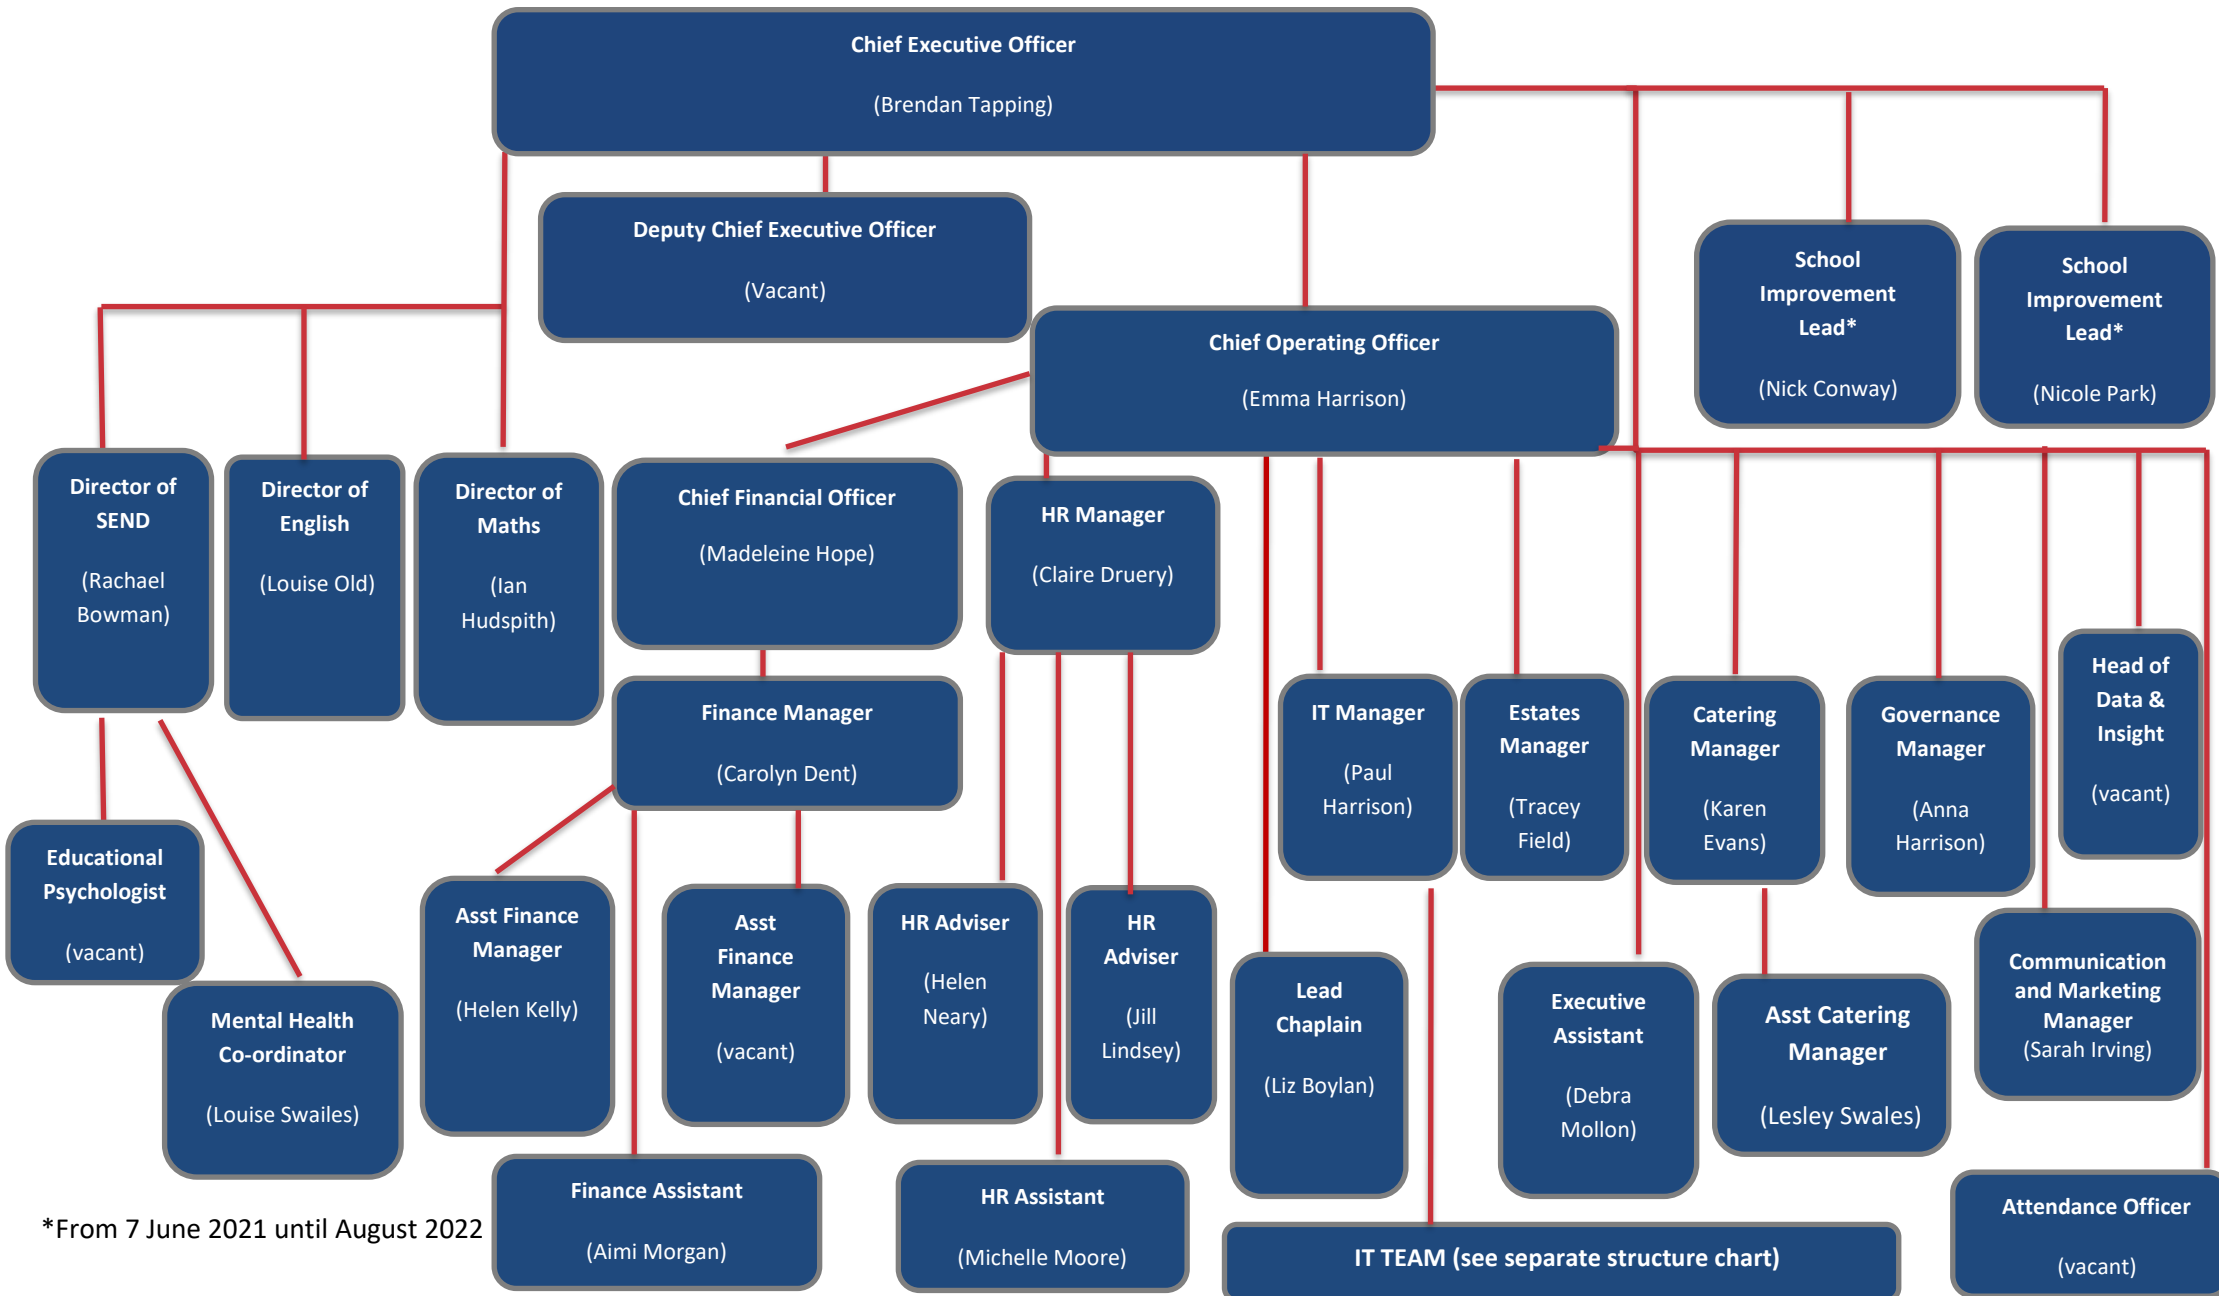

Bishop Chadwick Catholic Education Trust Central Team Staffing Structure (January 2022)

*From 7 June 2021 until August 2022