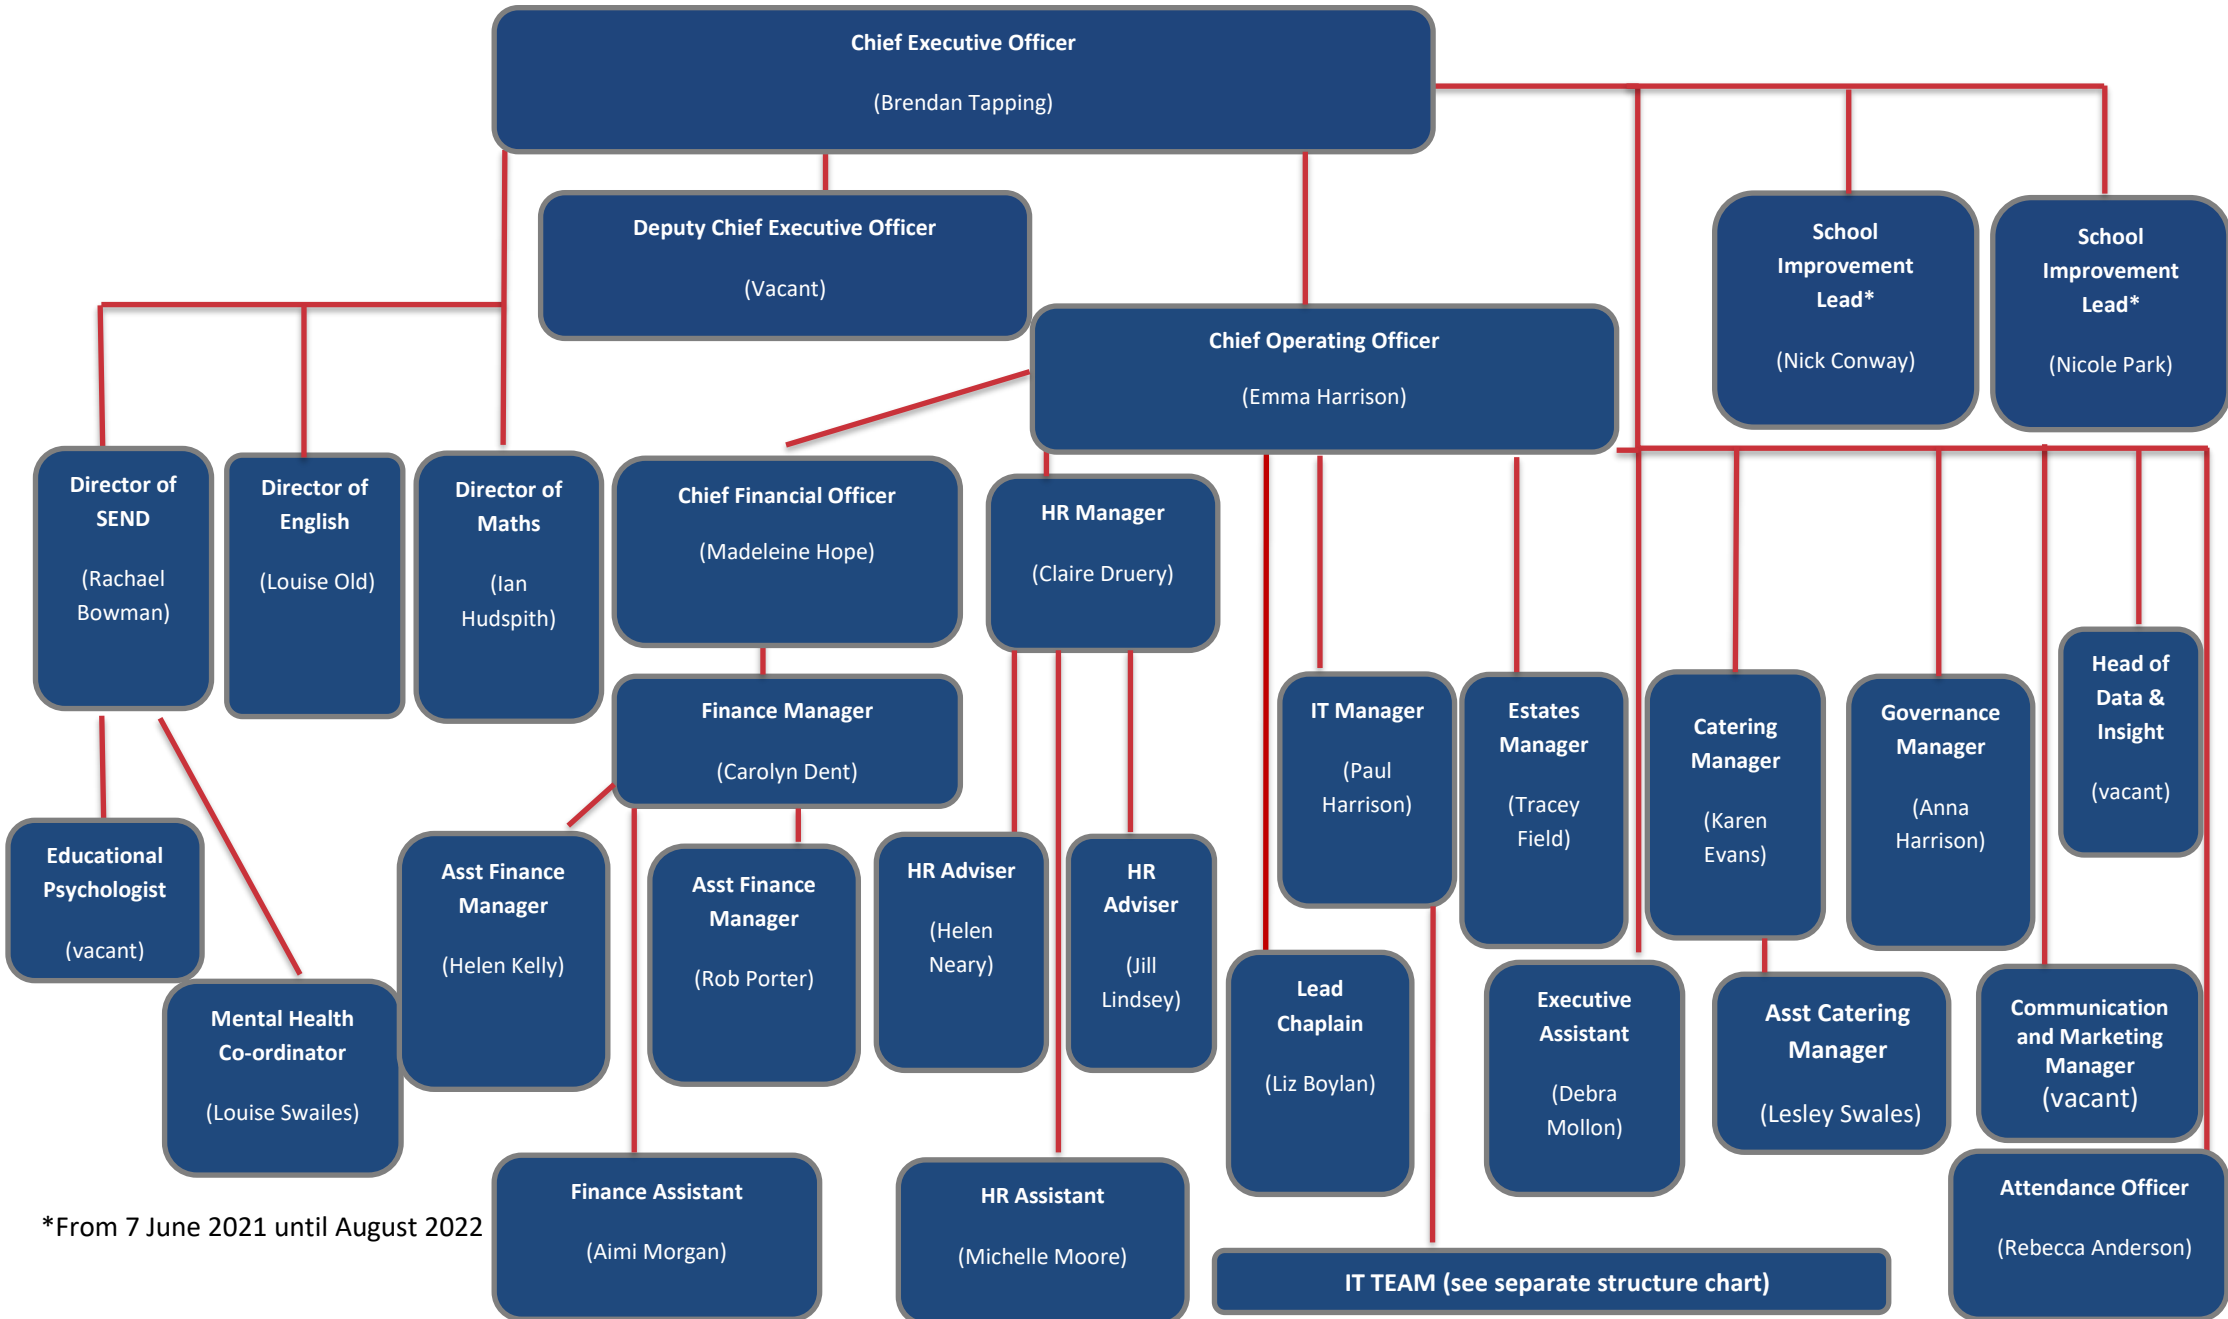

Bishop Chadwick Catholic Education Trust Central Team Staffing Structure (October 2021)

*From 7 June 2021 until August 2022