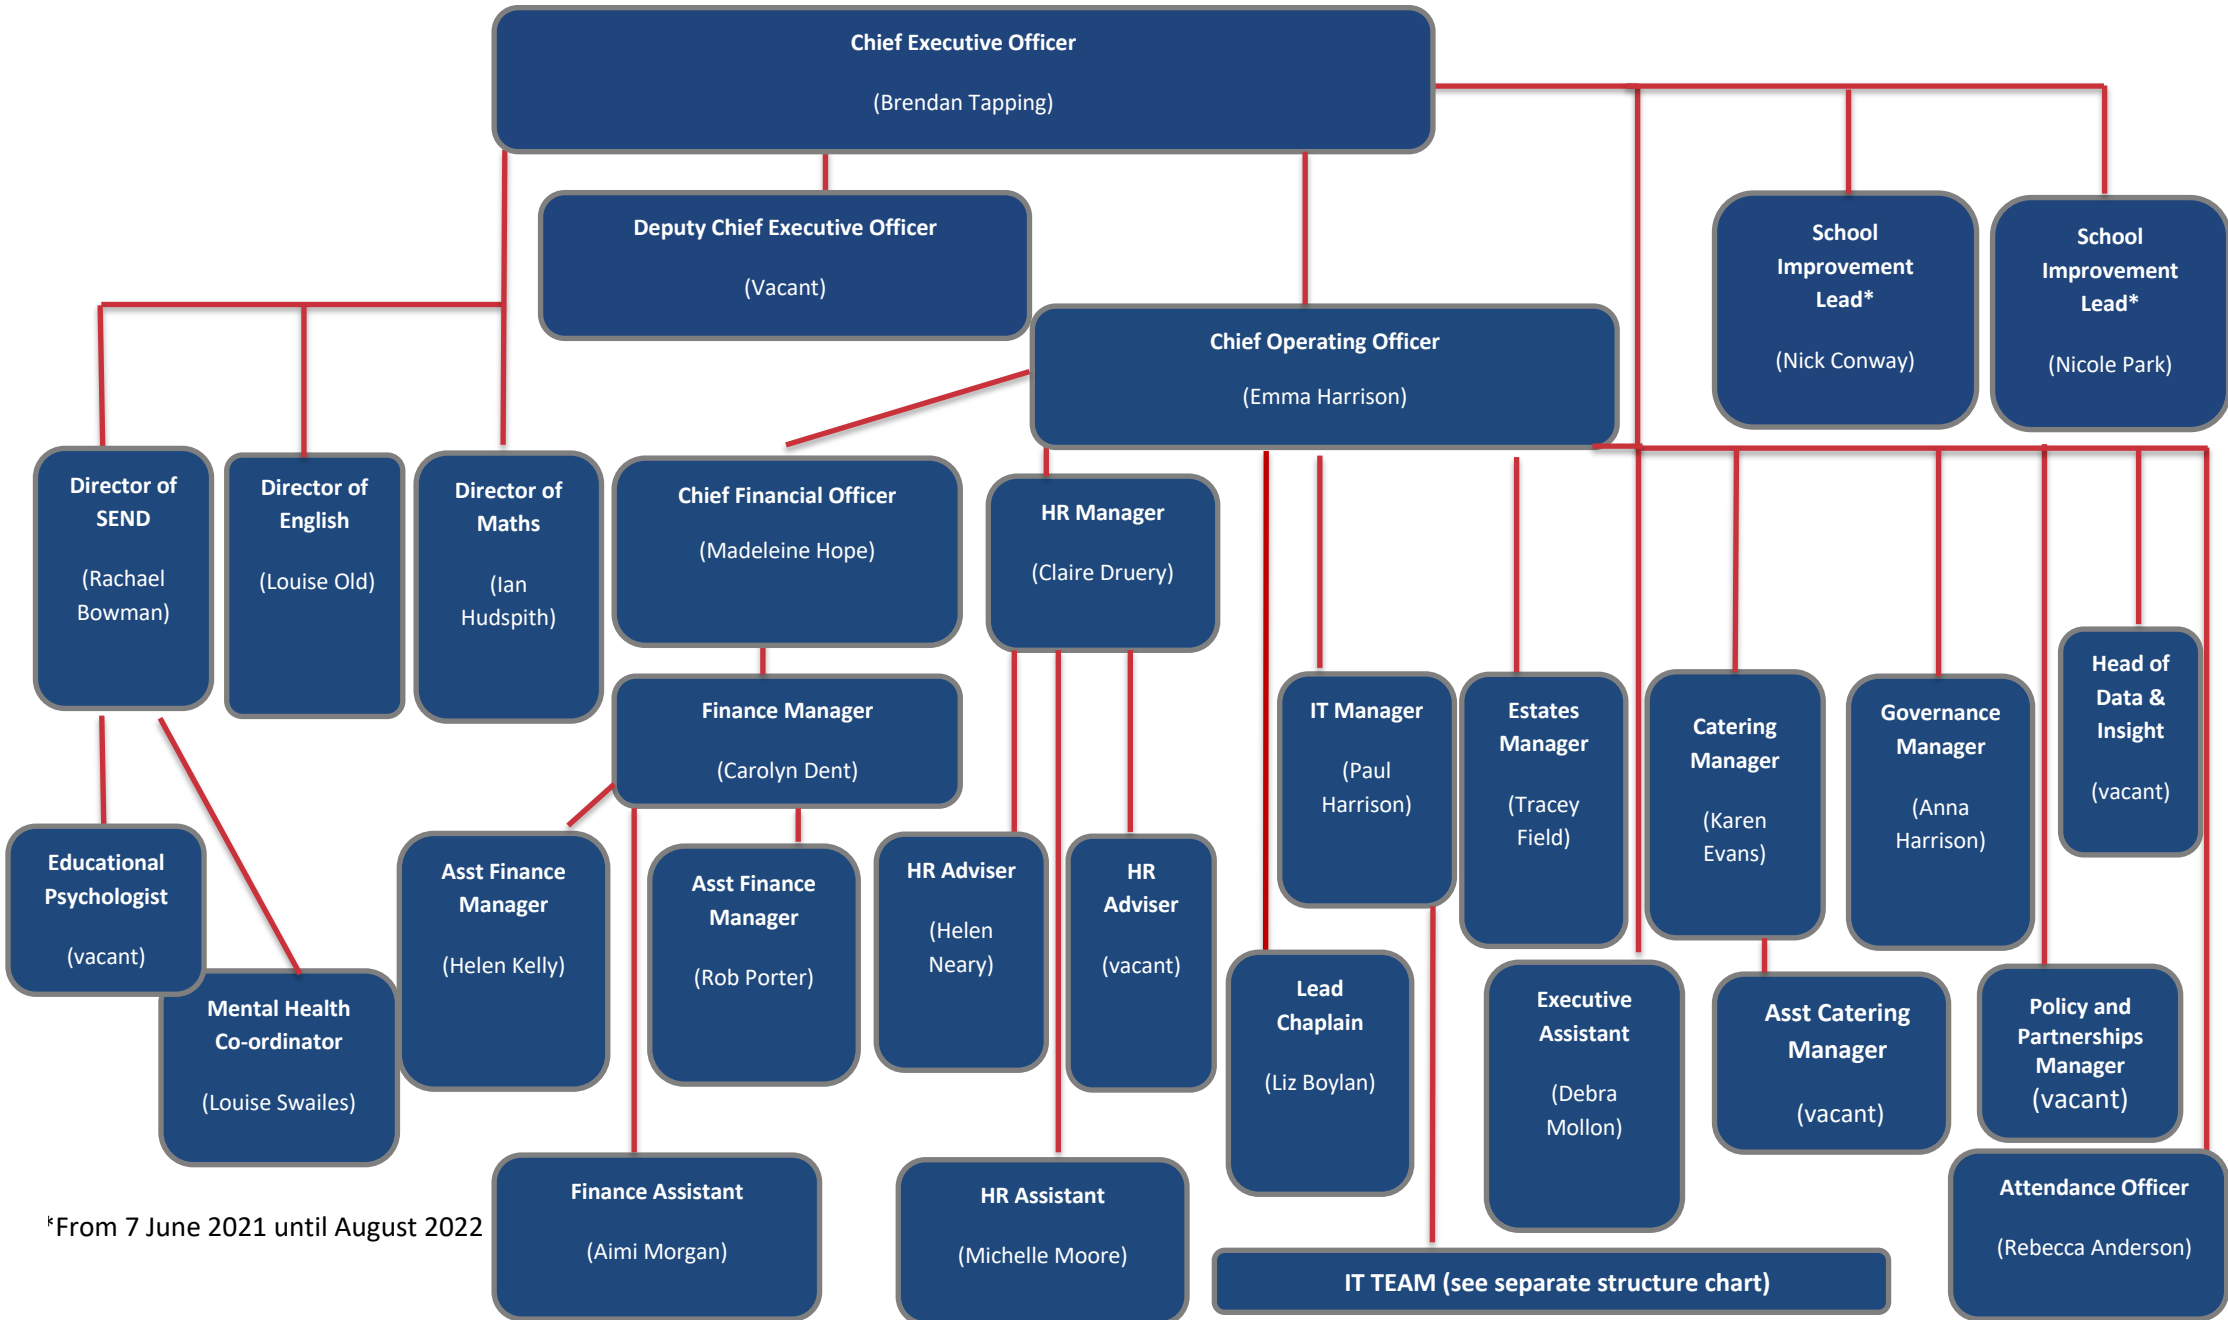

# Bishop Chadwick Catholic Education Trust Central Team Staffing Structure (September 2021)

\*From 7 June 2021 until August 2022